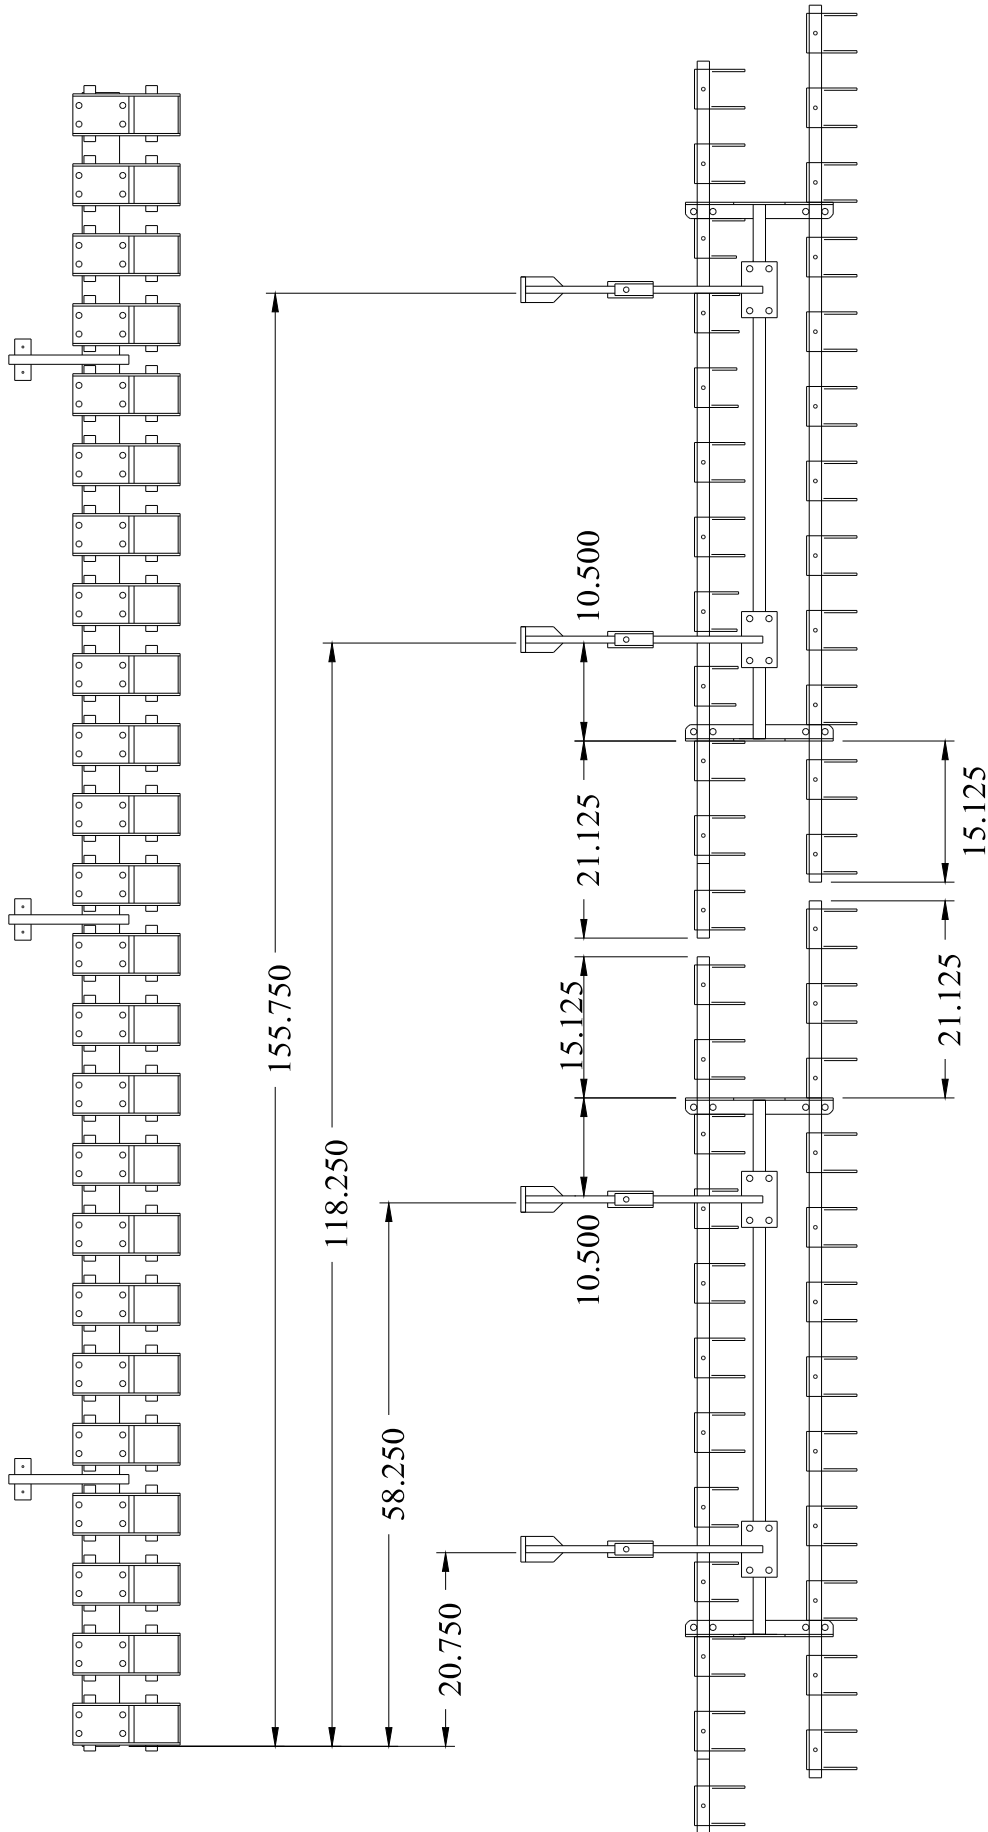

# 4700 Harrow Layouts

## 4700 45' x 7 1/2" Spacing All Plant Center Section

DIRECTION OF TRAVEL

## 4700 45' x 7 1/2" Spacing All Plant Left Wing Section

DIRECTION OF TRAVEL

## 4700 45' x 10" Spacing All Plant Left Wing Section