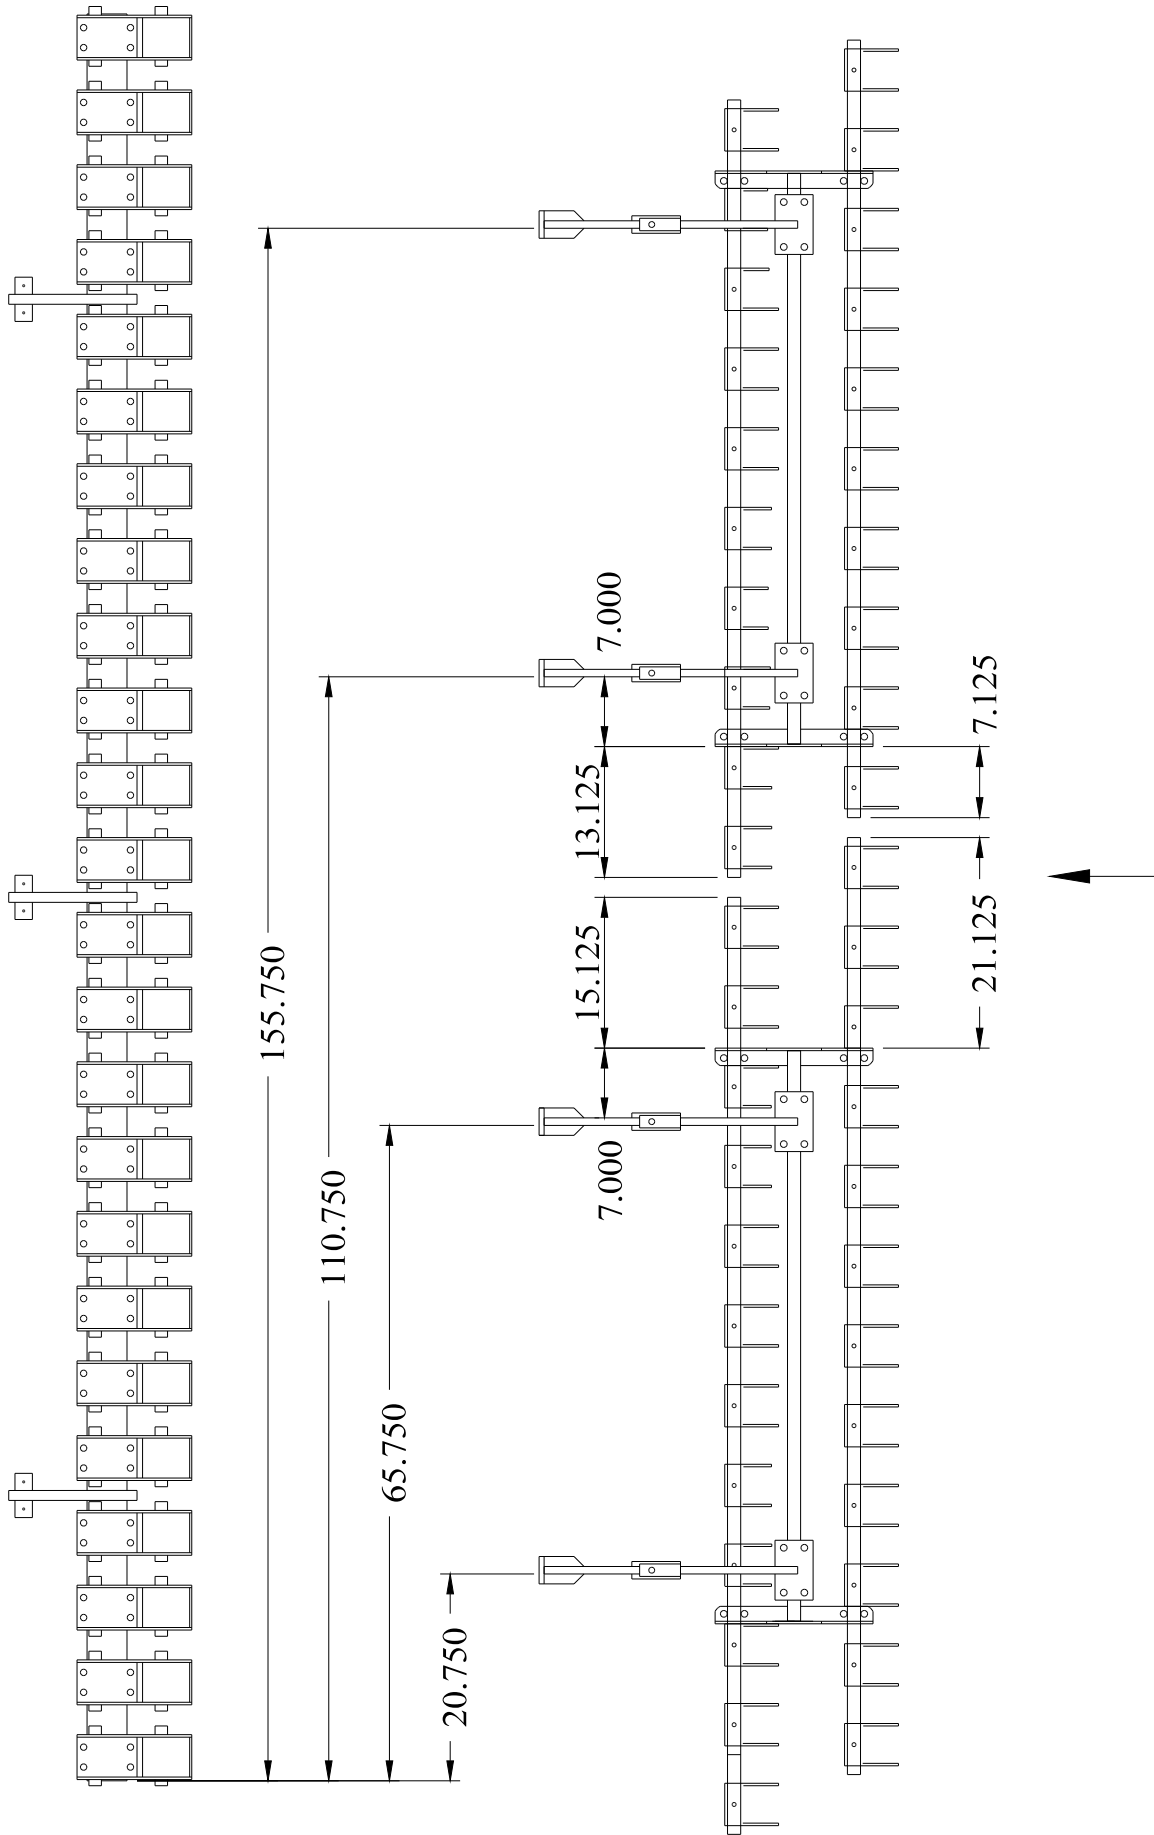

## 4700 45' x 7 1/2" Spacing All Plant Center Section

DIRECTION OF TRAVEL

# 4700 Harrow Layouts

## 4700 45' x 7 1/2" Spacing All Plant Left Wing Section

DIRECTION OF TRAVEL

## 4700 45' x 10" Spacing All Plant Left Wing Section