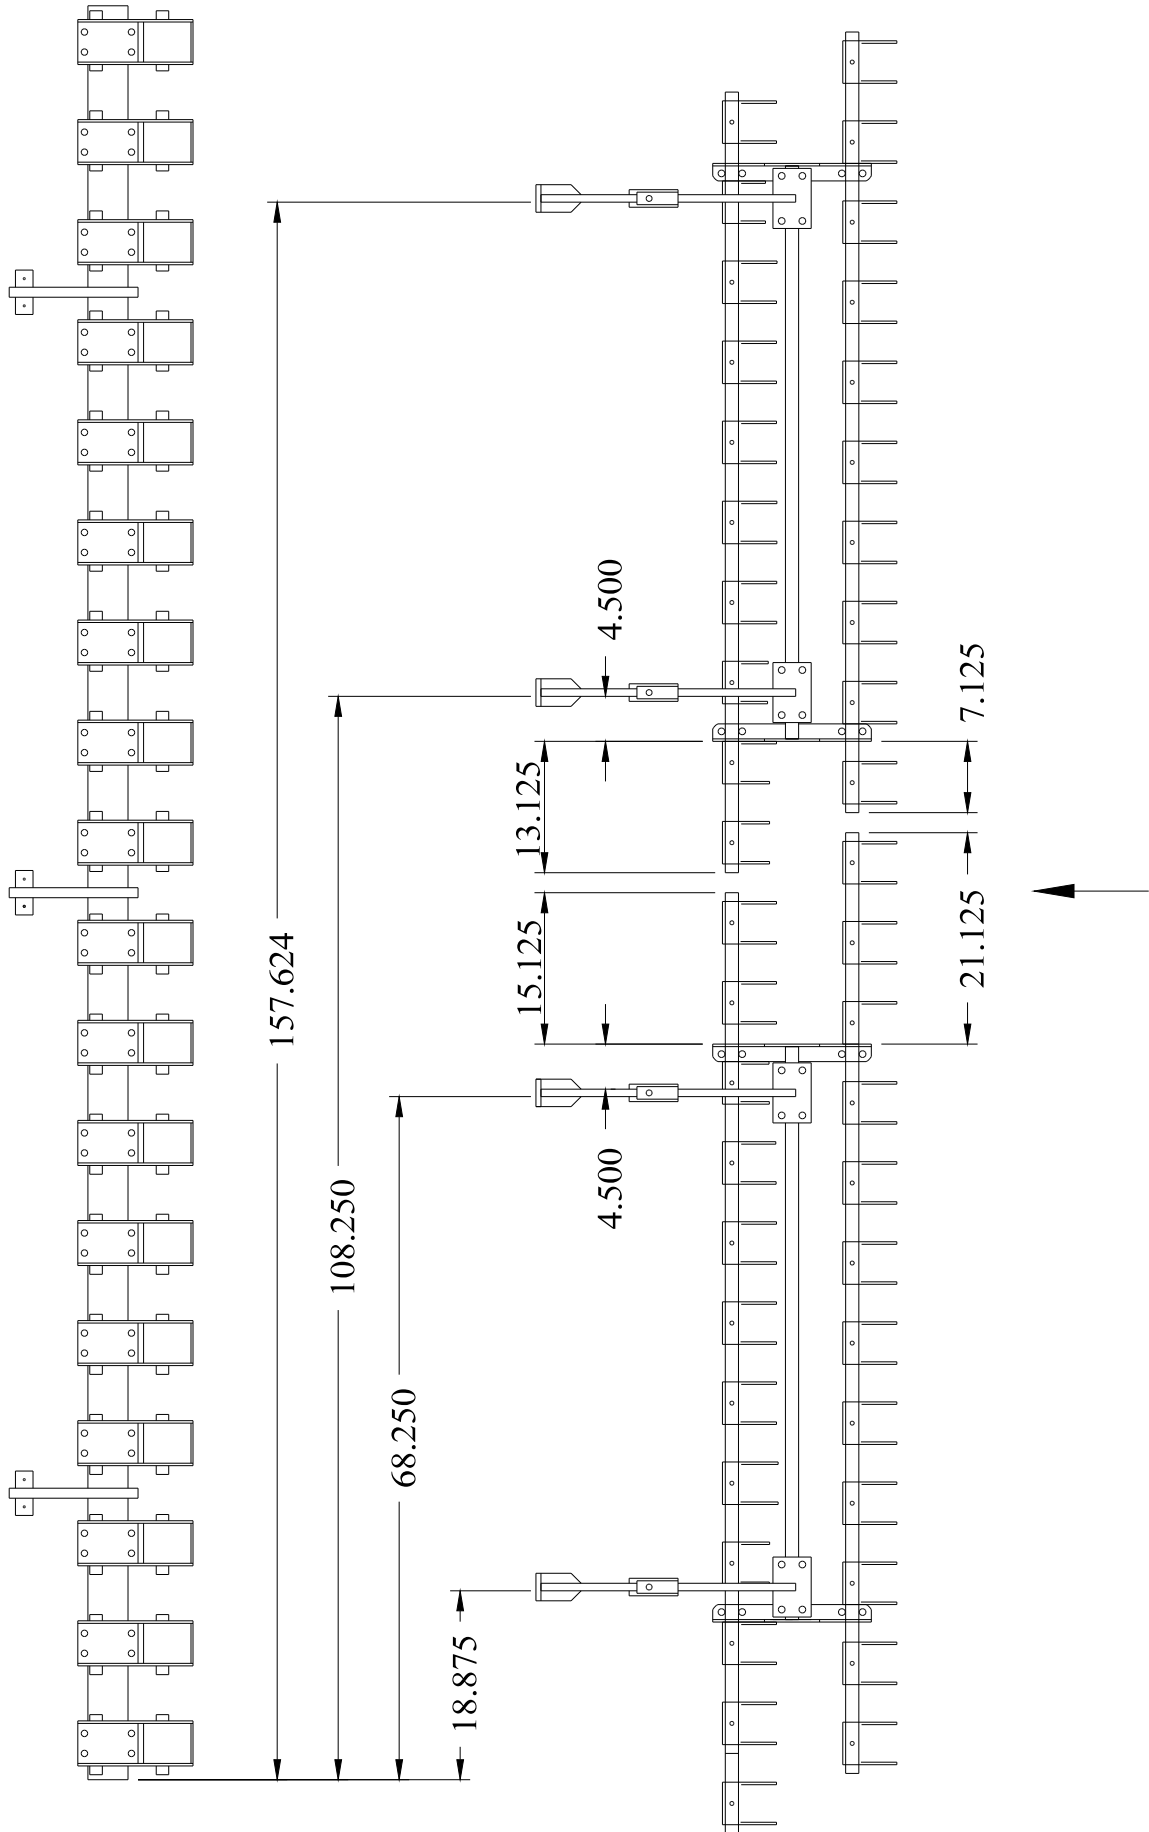

## 4700 45' x 8" Spacing All Plant Right Wing Section

## 4700 45' x 8" Spacing All Plant Left Wing Section

# 4700 Harrow Layouts

## 4700 45' x 10" Spacing All Plant Left Wing Section